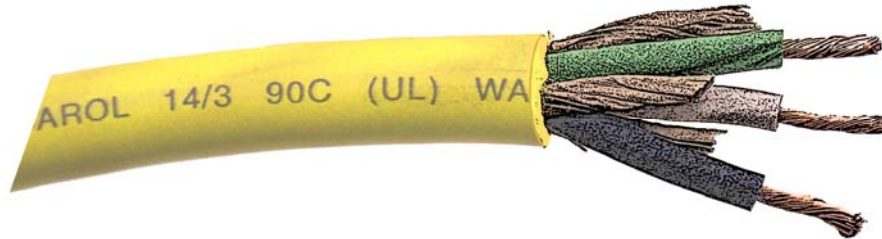

MATERIAL STANDARD**WIRE, PORTABLE CORD****1. Scope**

This material standard covers flexible, multi-conductor, portable cord used for making extension cords or repairing small electric hand tools.

Voltage rating is typically used to denote hardness of service. Yellow, 600 volt cord is for hard service and is good for making up highly visible extension cords. Black, 300 volt, cord is known as junior hard and is good for repairing hand tools.

5. Color Identification

Color identification of inner conductors shall follow North American convention.

Individual conductors of 2/C assemblies shall be permanently identified black/white.

Individual conductors of 3/C assemblies shall be permanently identified black/white/green.