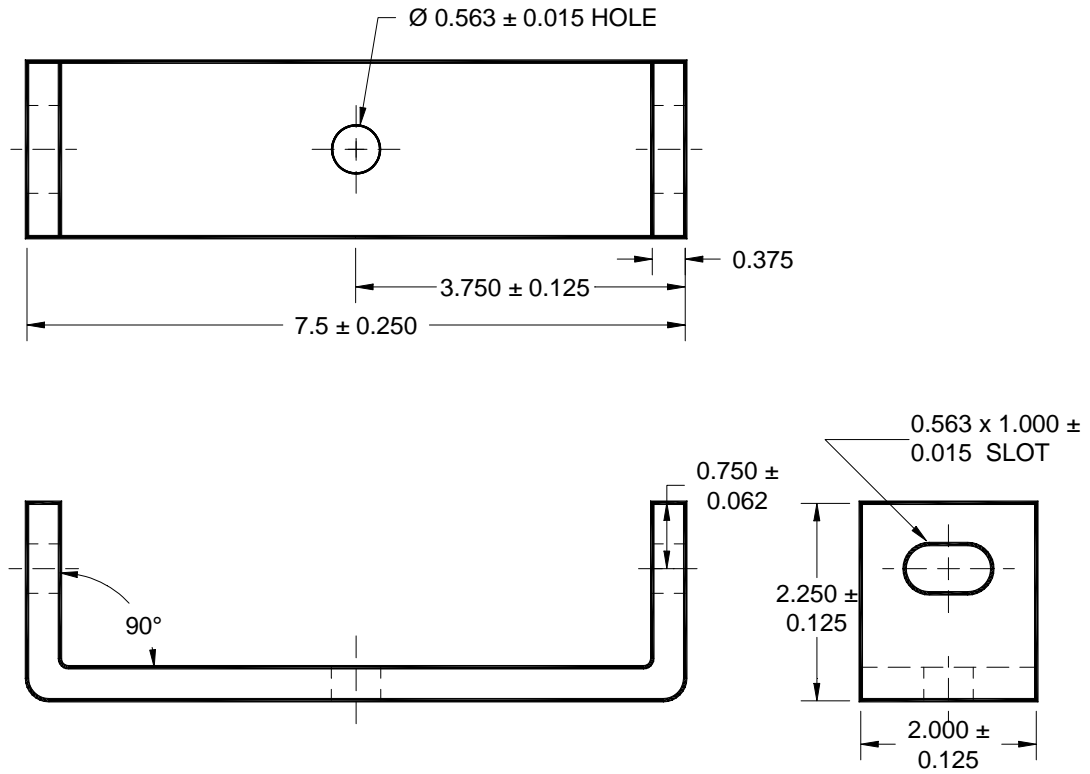

## ADAPTER, PARALLEL CABLES TO SINGLE ARRESTER

563210.dwg

All dimensions are in inches.

**Material:** 0.375" x 2" aluminum plate (Alloy 6061-T6)

Lightly break all edges and corners.

**Stock Number:** 563226